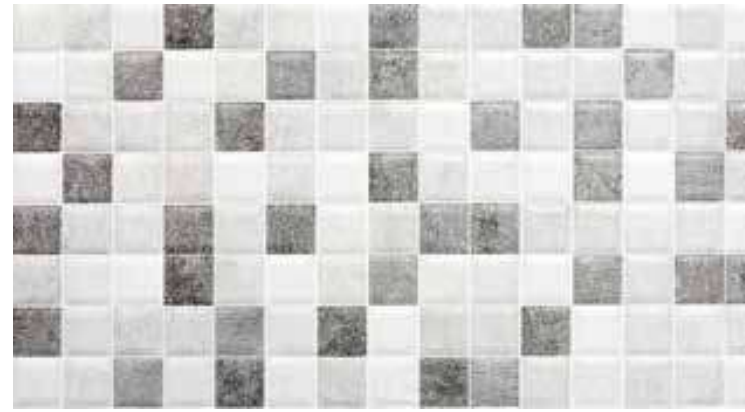

SERIES
KIEL RLV GRIS